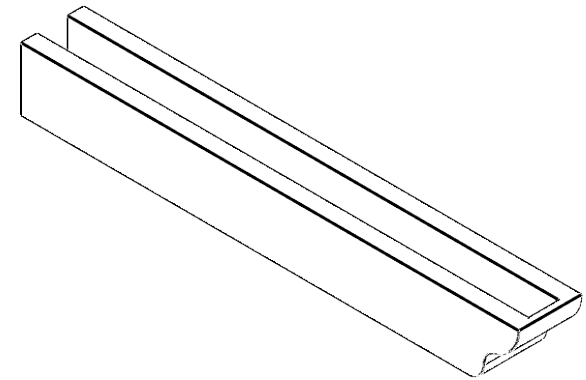

ITEM NUMBER: RFTURO040X04000X32000X004GRN00RCPR

4"W X 4"H X 32"L TIMBERTHANE ROUGH CEDAR GREENSBORO FAUX WOOD OPEN RAFTER TAIL, 4"L END, PRIMED TAN

SIDE PROFILE

ISOMETRIC

FRONT PROFILE

GENERATED DATE : 03/02/2023

EKENA MILLWORK
2300 WEST MAIN ST.
CLARKSVILLE, TX 75426
TOLL FREE: 866-607-0453
WWW.EKENAMILLWORK.COM

NOTES

1. INSTALLATION TO BE COMPLETED IN ACCORDANCE WITH MANUFACTURER'S SPECIFICATIONS.
2. DRAWING MAY NOT BE TO SCALE
3. THIS DRAWING IS INTENDED FOR DESIGN AND PLANNING PURPOSES ONLY.
4. ALL INFORMATION CONTAINED HEREIN WAS CURRENT AT THE TIME OF DEVELOPMENT BUT MUST BE REVIEWED AND APPROVED BY THE PRODUCT MANUFACTURER TO BE CONSIDERED ACCURATE.
5. TIMBERTHANE ARCHITECTURAL PRODUCTS ARE MADE FROM HIGH DENSITY URETHANE AND COME FACTORY PRIMED