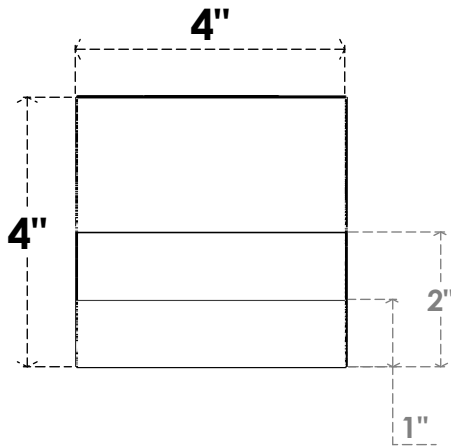

ITEM NUMBER: RFTURO040X04000X32000X004GRN00RCPR

4"W X 4"H X 32"L TIMBERTHANE ROUGH CEDAR GREENSBORO FAUX WOOD OPEN RAFTER TAIL, 4"L END, PRIMED TAN

SIDE PROFILE

ISOMETRIC

FRONT PROFILE

GENERATED DATE : 03/02/2023