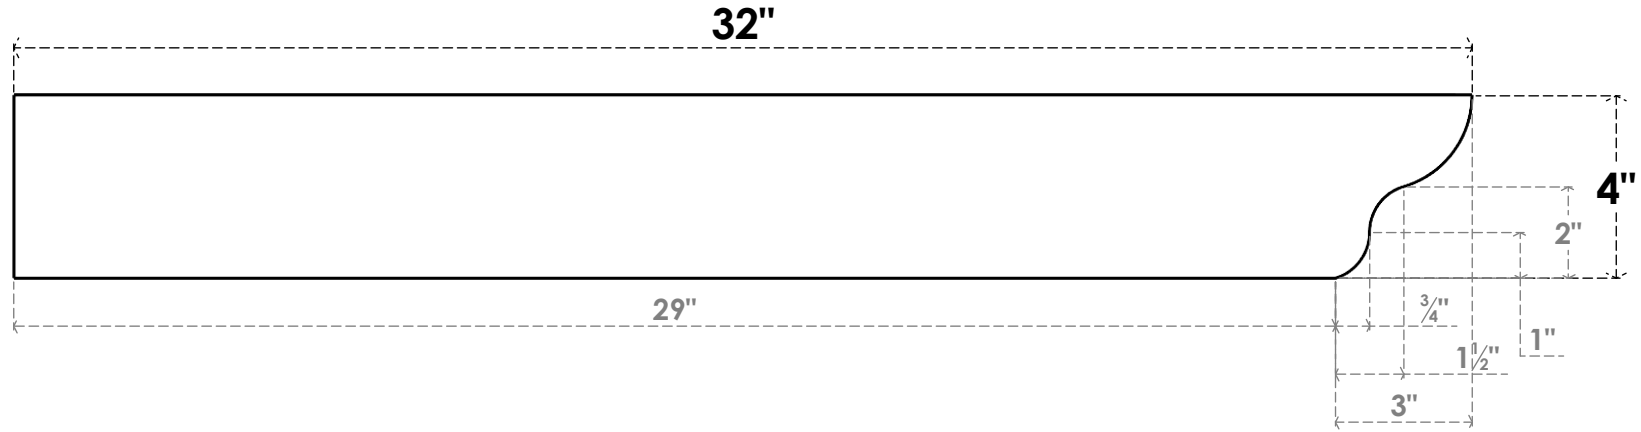

ITEM NUMBER: RFTURO040X04000X32000X004GRN00RCPR

4"W X 4"H X 32"L TIMBERTHANE ROUGH CEDAR GREENSBORO FAUX WOOD OPEN RAFTER TAIL, 4"L END, PRIMED TAN

SIDE PROFILE

ISOMETRIC

FRONT PROFILE

GENERATED DATE : 03/02/2023